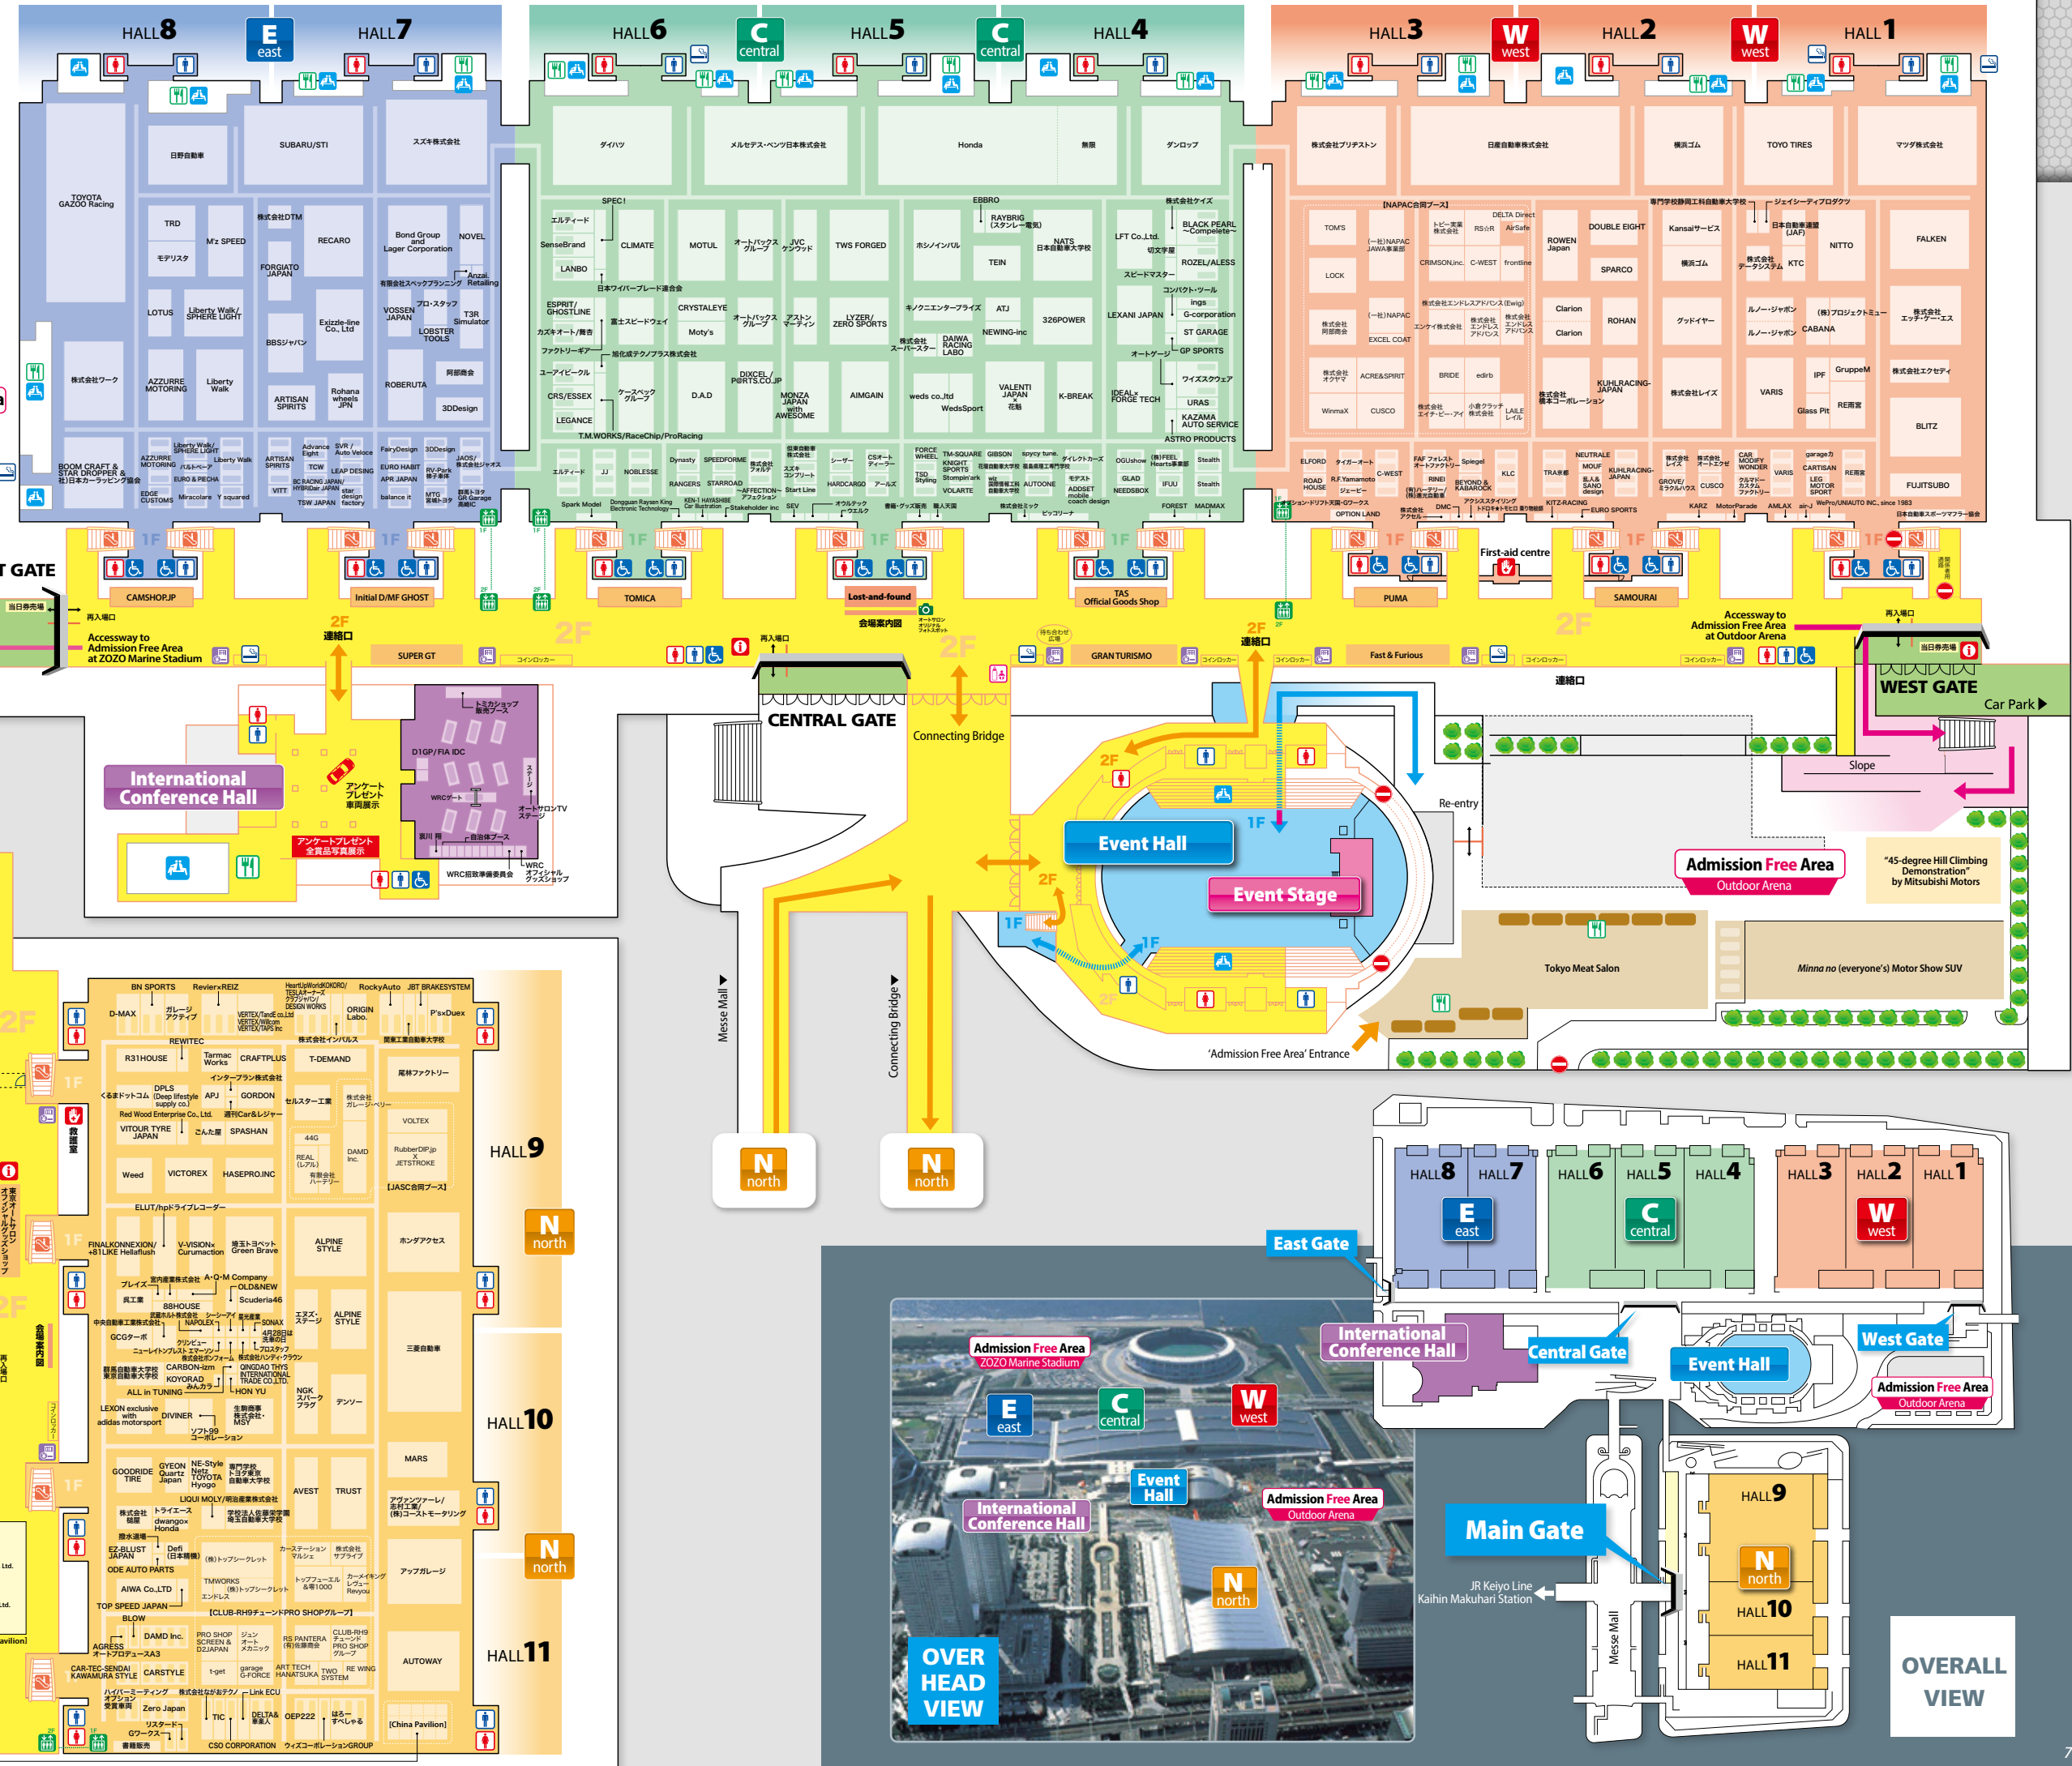

PREVIOUSLY HELD
TOKYO AUTO SALON
2019

FLOOR PLAN

E east
C central
W west

International Conference Hall

Event Hall

Outdoor Arena

N north

International Conference Hall

Event Hall

Admission Free Area Outdoor Arena